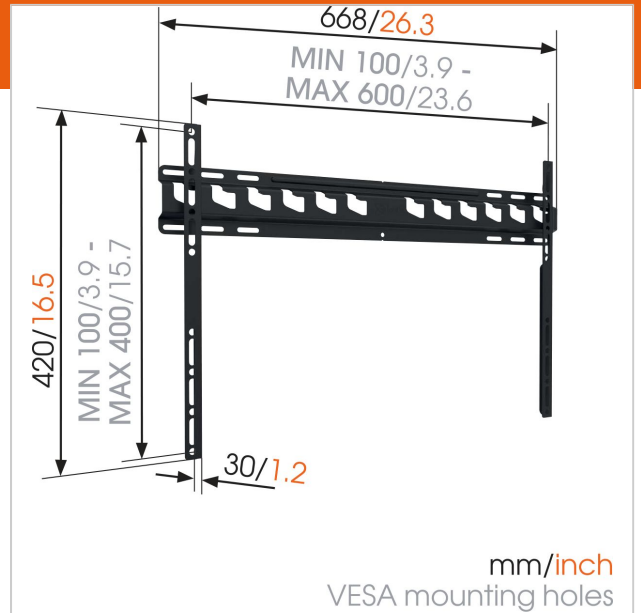

MA 4000 (A1) Fixed TV Wall Mount

Article number (SKU)
Colour

8554000
Black

Key Benefits

- Mount your TV only 3 cm from the wall
- Reliable quality for an affordable price

For TVs up to 80 inch (203 cm)

With an MA4000 wall mount, you can protect your extra-large TVs from damage or theft. This solid and reliable wall mount supports TVs ranging from 40 to 80 inch (102 to 203 cm) and weighing up to 80 kg. Flat wall mounts for when space is at a premium A flat M-series wall mount is a great solution if you want to save the maximum amount of space. Enjoy your TV when you're watching it, and enjoy the extra space in your room when you're not.

The M-series: solid and straightforward wall mounting solutions

Protect your TV by mounting it securely to the wall with a Vogel's M-series TV bracket. This full range of wall brackets features solid, reliable build quality and is protecting your TV from accidental damage. The Vogel's M-series: safety first at an affordable price.

MA 4000 (A1) Fixed TV Wall Mount

www.vogels.com

VOGEL'S HOLDING BV 2019 (c) All rights reserved.
Subject to printing errors, technical and price amendments.
Date: 2019-02-13

Specifications

Product type number	MA4000-A1
Article number (SKU)	8554000
Colour	Black
EAN single box	8712285331404
Product size	L
TÜV certified	Yes
Guarantee	2 years
Min. screen size (inch)	40
Max. screen size (inch)	65
Max. weight load (kg)	80
Min. hole pattern	100mm x 100mm
Max. hole pattern	600mm x 400mm
Max. bolt size	M8
Max. height of interface (mm)	420
Max. width of interface (mm)	668
Min. distance to the wall (mm)	30
Product group	Tv mount flat
Universal or fixed hole pattern	Universal
Product line	M-series