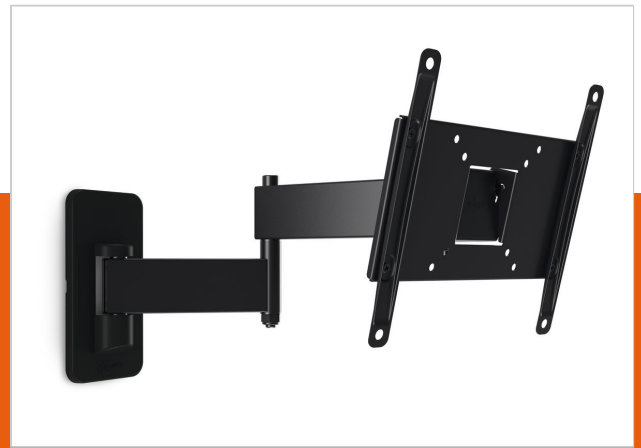

MA 2040 (A1) Full-Motion TV Wall Mount

Article number (SKU)
Colour

8552040
Black

Key Benefits

- Reliable quality for an affordable price

For TVs up to 40 inch (102 cm)

The MA2040 is a solid wall mount that fits TVs from 19 to 40 inch (48 to 102 cm). It provides secure support for TVs up to 15 kg. Flexible wall mounts that turn up to 180° An M-series wall mount that turns up to 180° allows you to watch television from anywhere in the room. Pull your TV forward and turn it to either side for an great viewing angle, even if it's mounted inside a cabinet.

The M-series: solid and straightforward wall mounting solutions

Protect your TV by mounting it securely to the wall with a Vogel's M-series TV bracket. This full range of wall brackets features solid, reliable build quality and is protecting your TV from accidental damage. The Vogel's M-series: safety first at an affordable price.

MA 2040 (A1) Full-Motion TV Wall Mount

www.vogels.com

VOGEL'S HOLDING BV 2019 (c) All rights reserved.
Subject to printing errors, technical and price amendments.
Date: 2019-02-13

Specifications

Product type number	MA2040-A1
Article number (SKU)	8552040
Colour	Black
EAN single box	8712285331305
Product size	S
TÜV certified	Yes
Tilt	Tilt up to 10°
Turn	Full motion (up to 180°)
Guarantee	2 years
Min. screen size (inch)	19
Max. screen size (inch)	40
Max. weight load (kg)	15
Max. bolt size	M8
Max. height of interface (mm)	220
Max. width of interface (mm)	223
Max. distance to the wall (mm)	388
Min. distance to the wall (mm)	68
Number of pivot points	3
Product group	Tv mount turn
Universal or fixed hole pattern	Fixed
Product line	M-series