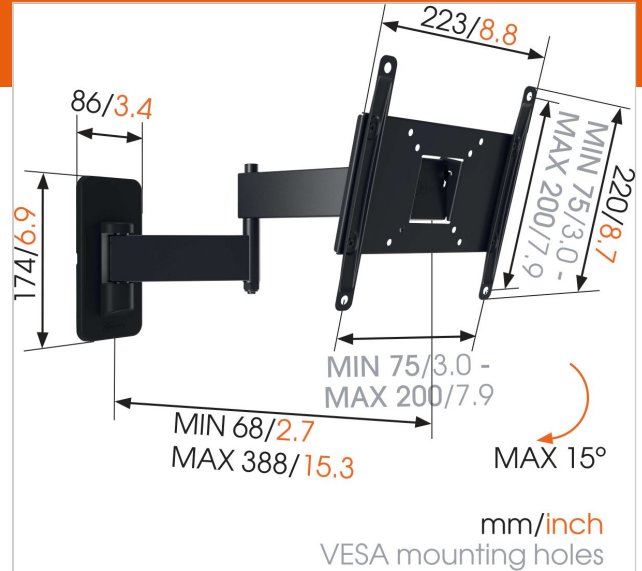

MA 2040 (A1) Full-Motion TV Wall Mount

Article number (SKU)
Colour

8552040
Black

Key Benefits

- Reliable quality for an affordable price

For TVs up to 40 inch (102 cm)

The MA2040 is a solid wall mount that fits TVs from 19 to 40 inch (48 to 102 cm). It provides secure support for TVs up to 15 kg. Flexible wall mounts that turn up to 180° An M-series wall mount that turns up to 180° allows you to watch television from anywhere in the room. Pull your TV forward and turn it to either side for an great viewing angle, even if it's mounted inside a cabinet.

The M-series: solid and straightforward wall mounting solutions

Protect your TV by mounting it securely to the wall with a Vogel's M-series TV bracket. This full range of wall brackets features solid, reliable build quality and is protecting your TV from accidental damage. The Vogel's M-series: safety first at an affordable price.

MA 2040 (A1) Full-Motion TV Wall Mount

www.vogels.com

VOGEL'S HOLDING BV 2019 (c) All rights reserved.
Subject to printing errors, technical and price amendments.
Date: 2019-02-13

Specifications

Product type number	MA2040-A1
Article number (SKU)	8552040
Colour	Black
EAN single box	8712285331305
Product size	S
TÜV certified	Yes
Tilt	Tilt up to 10°
Turn	Full motion (up to 180°)
Guarantee	2 years
Min. screen size (inch)	19
Max. screen size (inch)	40
Max. weight load (kg)	15
Max. bolt size	M8
Max. height of interface (mm)	220
Max. width of interface (mm)	223
Max. distance to the wall (mm)	388
Min. distance to the wall (mm)	68
Number of pivot points	3
Product group	Tv mount turn
Universal or fixed hole pattern	Fixed
Product line	M-series