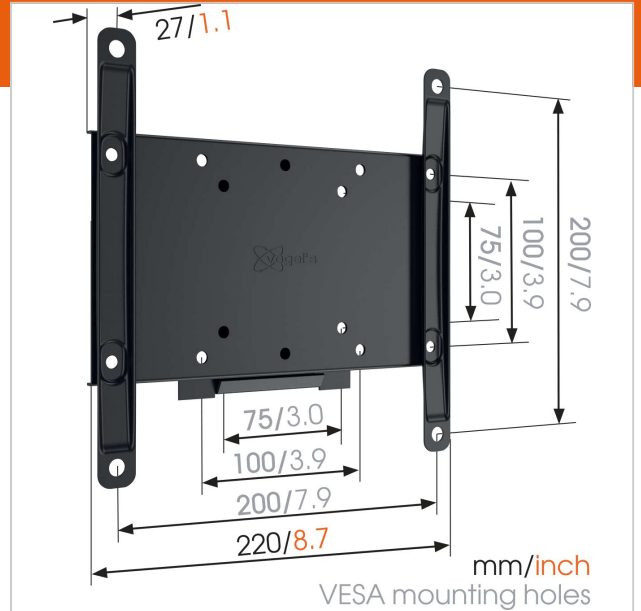

MA 2000 (A1) Fixed TV Wall Mount

Article number (SKU)
Colour

8552000
Black

Key Benefits

- Mount your TV only 2 cm from the wall
- Reliable quality for an affordable price

For TVs up to 40 inch (102 cm)

The MA2000 is a solid wall mount that fits TVs from 19 to 40 inch (48 to 102 cm). It provides secure support for TVs up to 30 kg. Flat wall mounts for when space is at a premium A flat M-series wall mount is a great solution if you want to save the maximum amount of space. Enjoy your TV when you're watching it, and enjoy the extra space in your room when you're not.

The M-series: solid and straightforward wall mounting solutions

Protect your TV by mounting it securely to the wall with a Vogel's M-series TV bracket. This full range of wall brackets features solid, reliable build quality and is protecting your TV from accidental damage. The Vogel's M-series: safety first at an affordable price.

MA 2000 (A1) Fixed TV Wall Mount

www.vogels.com

VOGEL'S HOLDING BV 2019 (c) All rights reserved.
Subject to printing errors, technical and price amendments.
Date: 2019-02-13

Specifications

Product type number	MA2000-A1
Article number (SKU)	8552000
Colour	Black
EAN single box	8712285331244
Product size	S
TÜV certified	Yes
Guarantee	2 years
Min. screen size (inch)	19
Max. screen size (inch)	40
Max. weight load (kg)	30
Max. bolt size	M8
Max. height of interface (mm)	220
Max. width of interface (mm)	220
Min. distance to the wall (mm)	27
Product group	Tv mount flat
Universal or fixed hole pattern	Fixed
Product line	M-series