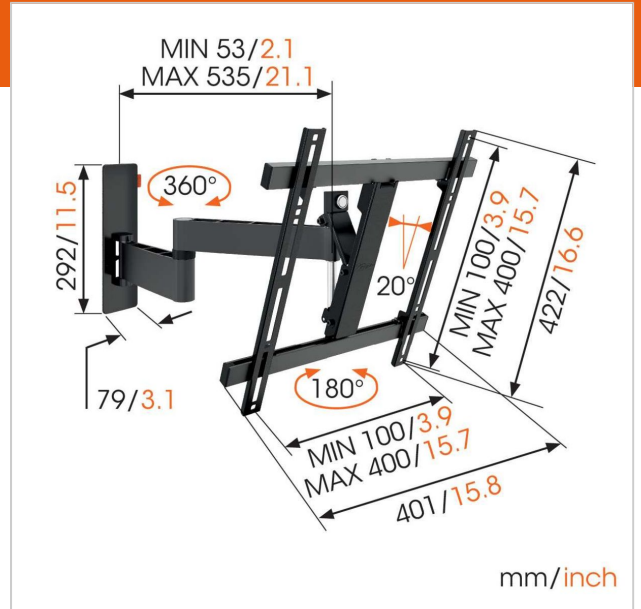

W53070 Full-Motion TV Wall Mount (black)

Article number (SKU)
Colour

8453070
Black

Key Benefits

- Easily level your TV even after installation
- Guide your cables
- Simply Smart Value: Great comfort for an affordable price
- Smoothly turn your TV up to 180°
- Tilt (up to 20°) to avoid reflections

For TVs up to 55 inch (140 cm)

The W53070 TV wall mount is suitable for 32 to 55 inch (81 to 140 cm) TVs. This sturdy mount supports up to 20 kg (44 lbs). Watching TV from your favourite places Do you find yourself wanting to watch TV from several places in your room? The W53070 full-motion mount from Vogel's helps you do that. Enjoy your favourite series from the couch at night, and then turn the TV for the perfect view of the morning news at the breakfast table.

W53070 Full-Motion TV Wall Mount (black)

www.vogels.com

VOGEL'S HOLDING BV 2019 (c) All rights reserved.
Subject to printing errors, technical and price amendments.
Date: 2019-02-13

Specifications

Product type number	W53070
Article number (SKU)	8453070
Colour	Black
EAN single box	8712285326882
Product size	M
TÜV certified	Yes
Tilt	Tilt up to 20°
Turn	Full motion (up to 180°)
Guarantee	Lifetime
Min. screen size (inch)	32
Max. screen size (inch)	55
Max. weight load (kg)	20
Min. hole pattern	100mm x 100mm
Max. hole pattern	400mm x 400mm
Max. bolt size	M8
Max. height of interface (mm)	422
Max. width of interface (mm)	402
Max. distance to the wall (mm)	540
Min. distance to the wall (mm)	55
Number of pivot points	3
Product group	Tv mount turn
Universal or fixed hole pattern	Universal
What's in the box	<ul style="list-style-type: none"> • Wall mount • Mounting instructions • Wall mounting kit
Product line	W-series