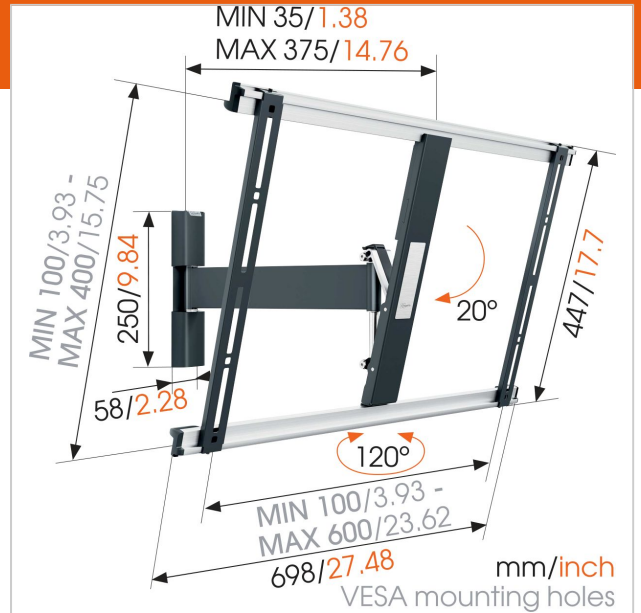

THIN 525 ExtraThin Full-Motion TV Wall Mount

Article number (SKU)
Colour

8395250
Black

Key Benefits

- Easily level your TV even after installation
- Mount your TV as flat against the wall as possible
- Mount your TV only 3,5 cm from the wall
- Use the app and mark the first drilling hole easily!
- Install your mount perfectly level: spirit level included!

Extra-thin full motion TV bracket for large TVs

The THIN 525 full motion TV bracket has a maximum weight capacity of 25 kg. Almost any TV, from 40" to 65" (102-165 cm), can be mounted flat against the wall with the THIN 525. The maximum turning angle is 120° and the max. tilting angle is 20°. The distance from the wall is 35 mm.

Your TV moves in all directions

Mount your TV on the wall with an extra-thin THIN full-motion TV bracket for the best view of your TV from anywhere in the room. You simply turn the TV towards you and you'll never again have to worry about annoying reflections. With the THIN full-motion wall mount, you can turn and tilt your TV to any desired position.

THIN 525 ExtraThin Full-Motion TV Wall Mount

www.vogels.com

VOGEL'S HOLDING BV 2019 (c) All rights reserved.
Subject to printing errors, technical and price amendments.
Date: 2019-02-13

Specifications

Product type number	THIN 525
Article number (SKU)	8395250
Colour	Black
EAN single box	8712285335020
Product size	L
TÜV certified	Yes
Tilt	Tilt up to 20°
Turn	Motion (up to 120°)
Guarantee	Lifetime
Min. screen size (inch)	40
Max. screen size (inch)	65
Max. weight load (kg)	25
Min. hole pattern	100mm x 100mm
Max. hole pattern	600mm x 400mm
Max. bolt size	M8
Max. height of interface (mm)	449
Max. width of interface (mm)	711
Max. distance to the wall (mm)	375
Min. distance to the wall (mm)	35
Number of pivot points	2
Product group	Tv mount turn
Spirit level included	True
Universal or fixed hole pattern	Universal
What's in the box	<ul style="list-style-type: none"> • Mounting instructions • Spirit level • TV mount guide app