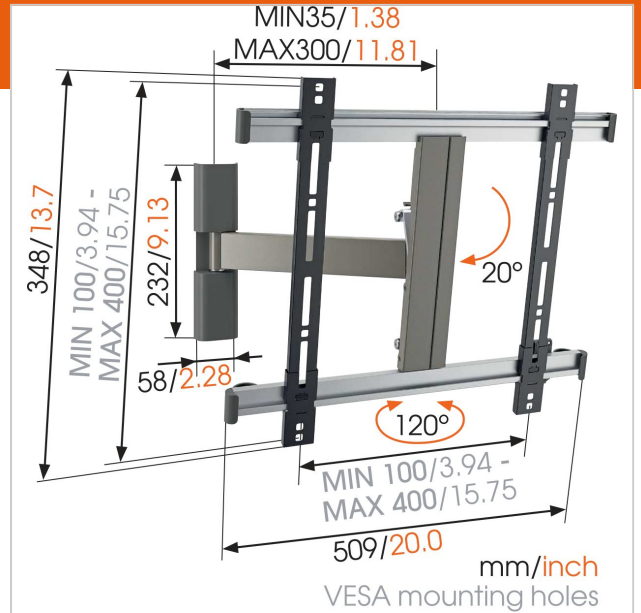

## THIN 225 UltraThin Full-Motion TV Wall Mount

Article number (SKU)  
Colour

8392252  
Grey

### Key Benefits

- Easily level your TV even after installation
- Mount your TV as flat against the wall as possible
- Mount your TV only 3,5 cm from the wall
- Smoothly turn your TV up to 120°

Experience the best view anywhere in the room with the THIN 225 UltraThin wall mount. Use it in your bedroom, living room, children's room and kitchen for the ultimate viewing flexibility. This wall mount easily turns your TV up to 120 degrees (60 degrees left and 60 degrees right) and tilts your screen up to 20 degrees forward so that everyone can easily watch TV. This mount is part of the Vogel's TURN products.

Enjoy your morning news show or afternoon food program in the kitchen by adjusting your TV to the best view, wherever you are working. Watch a game while working on paperwork or enjoy a movie with friends by turning your flat screen TV to the perfect position. You hardly see this wall mount with just 3.5 cm (1.4 inch) of space between the TV and the wall. It only takes a moment to install the wall mount with the easy level adjustment and drilling template. Suitable for screen sizes of 26 to 55 inch (66 to 140 cm) with a maximum screen thickness of 5 cm (2 inch).

### Specifications

Product type number	THIN 225
Article number (SKU)	8392252
Colour	Grey
EAN single box	8712285319549
Product size	M
TÜV certified	Yes
Tilt	Tilt up to 20°
Turn	Motion (up to 120°)
Guarantee	Lifetime
Min. screen size (inch)	26
Max. screen size (inch)	55
Max. weight load (kg)	18
Min. hole pattern	50mm x 50mm
Max. hole pattern	400mm x 400mm
Max. bolt size	M8
Max. height of interface (mm)	348
Max. width of interface (mm)	526
Max. distance to the wall (mm)	300
Min. distance to the wall (mm)	35
Number of pivot points	2
Product group	Tv mount turn
Spirit level included	True
Universal or fixed hole pattern	Universal
Product line	THIN