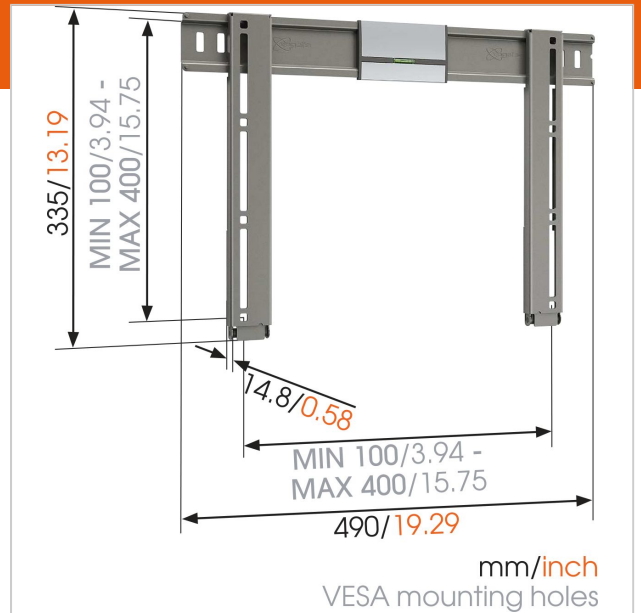

THIN 205 UltraThin Fixed TV Wall Mount

Article number (SKU)
Colour

8392052
Grey

Key Benefits

- Mount your TV as flat against the wall as possible
- Mount your TV only 1,5 cm from the wall
- The service positioning allows easy access to cables
- Install your mount perfectly level: spirit level included!

Turn your flat TV into beautiful wall art with the THIN 205 UltraThin wall mount. Ideal for mounting your TV flat-on-the wall in your bedroom, living room, children's room and kitchen. This wall mount is virtually invisible, with just 1.5 cm (0.6 inch) of space between the TV and the wall. This mount is part of the Vogel's FLAT products.

Save space in areas that get a lot of traffic with this flat-on-the wall solution for your flat screen TV. A great way to keep your TV out of the way in a crowded room. Or mount it in a small children's room. The service positioning lets you easily access cables behind the TV. You can easily hang this mount perfectly straight with the built-in spirit level and clear and simple instructions. Suitable for screen sizes of 26 to 55 inch (66 to 140 cm). Stud mountable so you can hang your flat screen TV on wood stud walls.

THIN 205 UltraThin Fixed TV Wall Mount

www.vogels.com

VOGEL'S HOLDING BV 2019 (c) All rights reserved.
Subject to printing errors, technical and price amendments.
Date: 2019-02-13

Specifications

Product type number	THIN 205
Article number (SKU)	8392052
Colour	Grey
EAN single box	8712285319501
Product size	M
TÜV certified	Yes
Guarantee	Lifetime
Min. screen size (inch)	26
Max. screen size (inch)	55
Max. weight load (kg)	25
Min. hole pattern	50mm x 50mm
Max. hole pattern	400mm x 400mm
Max. bolt size	M8
Max. height of interface (mm)	337
Max. width of interface (mm)	490
Max. screen depth (mm)	150
Min. distance to the wall (mm)	15
Product group	Tv mount flat
Service position	True
Spirit level included	True
Universal or fixed hole pattern	Universal
Product line	THIN