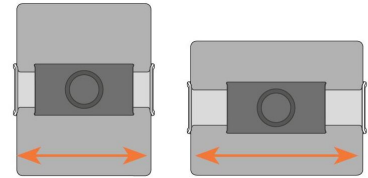

TMM 1000 Holder per tablet

Numero dell'articolo (SKU) 8370100
Colore Nero

Combine the Tablet Holder with a Vogel's Tablet Mount and you can enjoy your tablet while relaxing in the tub with our Tablet Wall Mount. When you want to keep passengers entertained in the backseat use our Tablet Car Mount, or when you need your navigation system in the car use our Tablet Dashboard Mount.

*Fits all tablets
7" up to 13"

min. 150 mm / max. 220 mm

tablet thickness
min. 5 mm / max. 13 mm

TMM 1000 Holder per tablet

www.vogels.com

VOGEL'S HOLDING BV 2019 (c) Tutti i diritti riservati
Soggetto a errori di stampa, modifiche tecniche e di prezzo.
Data:2019-03-13