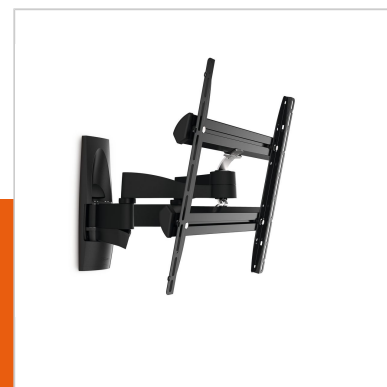

WALL 2250 Full-Motion TV Wall Mount

Article number (SKU)
Colour

8354070
Black

Key Benefits

- Easily level your TV even after installation
- Guide your cables
- Simply Smart Value: Great comfort for an affordable price
- Smoothly turn your TV up to 180°
- Tilt (up to 20°) to avoid reflections

For TVs up to 55 inch (140 cm)

The WALL 2245 TV wall mount is suitable for 32 to 55 inch (81 to 140 cm) TVs. This sturdy mount supports up to 20 kg (44 lbs). Flexible viewing from anywhere in the room. Now you can enjoy watching TV from different places with the WALL 2245 full-motion mount from Vogel's. The perfect view from the dining area and from the nearby living room. A great way to see your favourite TV show from a variety of places.

The WALL series: simply smart value

Vogel's designers drew upon over 40 years of highly durable Dutch design for the audiovisual market when they developed the clean and modern brackets of the WALL series. This resulted in affordable, smart wall brackets backed by a lifetime guarantee. Simply smart value. Want to hide unsightly cables? Vogel's offers several cable cover options to conceal your cables and match your wall mount. Read more at the TV mounting accessories page.

WALL 2250 Full-Motion TV Wall Mount

www.vogels.com

VOGEL'S HOLDING BV 2019 (c) All rights reserved.
Subject to printing errors, technical and price amendments.
Date: 2019-02-13

Specifications

Product type number	WALL 2250
Article number (SKU)	8354070
Colour	Black
EAN single box	8712285330841
Product size	M
TÜV certified	No
Tilt	Tilt up to 20°
Turn	Full motion (up to 180°)
Guarantee	Lifetime
Min. screen size (inch)	32
Max. screen size (inch)	55
Min. hole pattern	100mm x 100mm
Max. hole pattern	400mm x 400mm
Max. bolt size	M8
Max. height of interface (mm)	422
Max. width of interface (mm)	402
Max. distance to the wall (mm)	540
Min. distance to the wall (mm)	55
Product group	Tv mount turn
Universal or fixed hole pattern	Universal
Product line	WALL