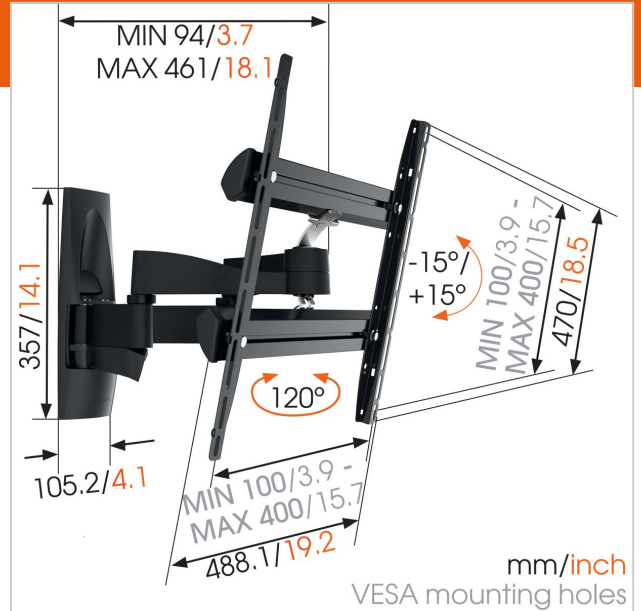

WALL 2250 Full-Motion TV Wall Mount

Article number (SKU)
Colour

8354070
Black

Key Benefits

- Easily level your TV even after installation
- Guide your cables
- Simply Smart Value: Great comfort for an affordable price
- Smoothly turn your TV up to 180°
- Tilt (up to 20°) to avoid reflections

For TVs up to 55 inch (140 cm)

The WALL 2245 TV wall mount is suitable for 32 to 55 inch (81 to 140 cm) TVs. This sturdy mount supports up to 20 kg (44 lbs). Flexible viewing from anywhere in the room. Now you can enjoy watching TV from different places with the WALL 2245 full-motion mount from Vogel's. The perfect view from the dining area and from the nearby living room. A great way to see your favourite TV show from a variety of places.

The WALL series: simply smart value

Vogel's designers drew upon over 40 years of highly durable Dutch design for the audiovisual market when they developed the clean and modern brackets of the WALL series. This resulted in affordable, smart wall brackets backed by a lifetime guarantee. Simply smart value. Want to hide unsightly cables? Vogel's offers several cable cover options to conceal your cables and match your wall mount. Read more at the TV mounting accessories page.

WALL 2250 Full-Motion TV Wall Mount

www.vogels.com

VOGEL'S HOLDING BV 2019 (c) All rights reserved.
Subject to printing errors, technical and price amendments.
Date: 2019-02-13

Specifications

Product type number	WALL 2250
Article number (SKU)	8354070
Colour	Black
EAN single box	8712285330841
Product size	M
TÜV certified	No
Tilt	Tilt up to 20°
Turn	Full motion (up to 180°)
Guarantee	Lifetime
Min. screen size (inch)	32
Max. screen size (inch)	55
Min. hole pattern	100mm x 100mm
Max. hole pattern	400mm x 400mm
Max. bolt size	M8
Max. height of interface (mm)	422
Max. width of interface (mm)	402
Max. distance to the wall (mm)	540
Min. distance to the wall (mm)	55
Product group	Tv mount turn
Universal or fixed hole pattern	Universal
Product line	WALL