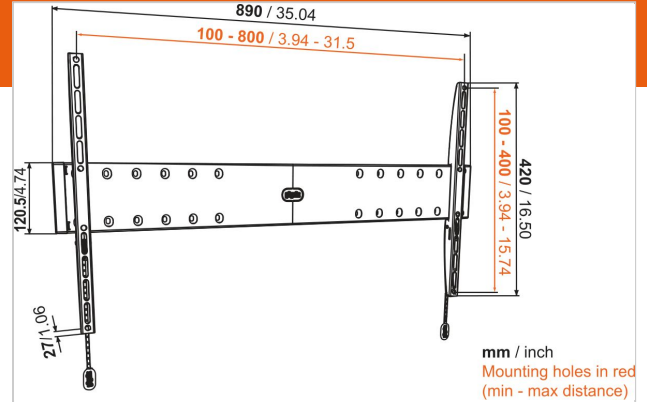

BASE 05 L Fixed TV Wall Mount

Article number (SKU)
Colour

8343305
Black

Key Benefits

- Lock your TV securely in place
- Mount your TV only 2,7 cm from the wall
- Strong and Simple: solid, secure solutions to mount your TV

For TVs up to 80 inch (203 cm)

You've spent good money on a great TV. So when it comes to putting it pride of place, you don't want to risk mounting it with just any wall mount. For you, only the best will do. BASE 05 L is a strong, solid wall mount that is suitable for 40 to 80 inch (102 to 203 cm) TVs weighing up to 70 kg (154 lbs). Flat against the wall to save space The best way to save space around your TV is to mount it flat against the wall. The BASE 05 L is a fixed TV wall mount that still leaves enough space for air circulation, to prevent overheating.

The BASE series: strong and simple

By choosing a BASE series wall mount, you choose a solid, secure solution for mounting your TV on the wall. A sturdy lock release feature clicks your TV safely into the bracket. Mounting the BASE 05 L is easy, as it comes with clear mounting instructions and all the mounting materials you need.

BASE 05 L Fixed TV Wall Mount

www.vogels.com

VOGEL'S HOLDING BV 2019 (c) All rights reserved.
Subject to printing errors, technical and price amendments.
Date: 2019-02-13

Specifications

Product type number	BASE 05 L
Article number (SKU)	8343305
Colour	Black
EAN single box	8712285324307
Product size	L
TÜV certified	Yes
Guarantee	Lifetime
Min. screen size (inch)	40
Max. screen size (inch)	80
Max. weight load (kg)	70
Min. hole pattern	100mm x 100mm
Max. hole pattern	800mm x 400mm
Max. bolt size	M8
Max. height of interface (mm)	420
Max. width of interface (mm)	888
Min. distance to the wall (mm)	27
Product group	Tv mount flat
Service position	False
Spirit level included	False
Universal or fixed hole pattern	Universal
What's in the box	<ul style="list-style-type: none"> • Mounting instructions • TV mounting kit • Wall mount • Wall mounting kit
Product line	BASE