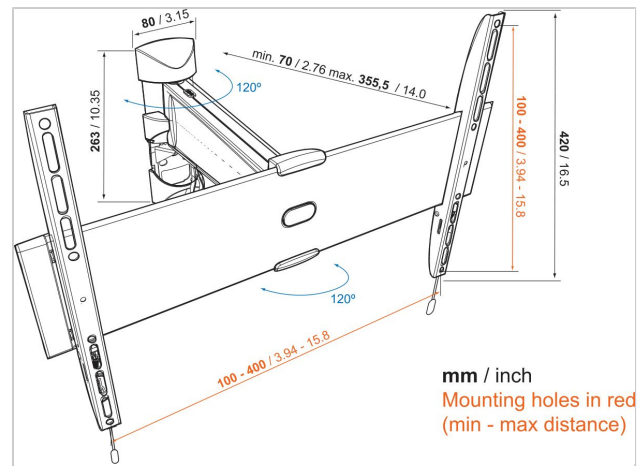

BASE 25 M is a durable TV wall mount, suitable for 32 to 55 inch (81 to 140 cm) TVs weighing up to 30 kg (66 lbs). Full-motion mount for the best view. What's better than mounting your TV flush against the wall to save space? Being able to pull it out and turn it up to 60 degrees both ways to get the perfect viewing angle from anywhere in the room. The BASE 25 M is solid, strong and flexible.

The BASE series: strong and simple

By choosing a BASE series wall mount, you choose a solid, secure solution for mounting your TV on the wall. A sturdy lock release feature clicks your TV safely into the bracket. Mounting the BASE 25 M is easy, as it comes with clear mounting instructions and all the mounting materials you need. Want a great angle from any position? Need a perfect viewing angle, no matter where you are in the room? Take a look at our wide-angle full-motion TV wall brackets, which turn up to 180°.

BASE 25 M Full-Motion TV Wall Mount

www.vogels.com

VOGEL'S HOLDING BV 2019 (c) All rights reserved.
Subject to printing errors, technical and price amendments.
Date: 2019-02-13

Specifications

Product type number	BASE 25 M	Product line	• Wall mounting kit
Article number (SKU)	8343225		BASE
Colour	Black		
EAN single box	8712285324260		
Product size	M		
TÜV certified	Yes		
Turn	Motion (up to 120°)		
Guarantee	Lifetime		
Min. screen size (inch)	32		
Max. screen size (inch)	55		
Max. weight load (kg)	30		
Min. hole pattern	100mm x 100mm		
Max. hole pattern	400mm x 400mm		
Max. bolt size	M8		
Max. height of interface (mm)	420		
Max. width of interface (mm)	484		
Max. distance to the wall (mm)	355		
Min. distance to the wall (mm)	70		
Number of pivot points	2		
Product group	Tv mount turn		
Service position	False		
Spirit level included	False		
Universal or fixed hole pattern	Universal		
What's in the box	<ul style="list-style-type: none"> • Mounting instructions • TV mounting kit • Wall mount 		