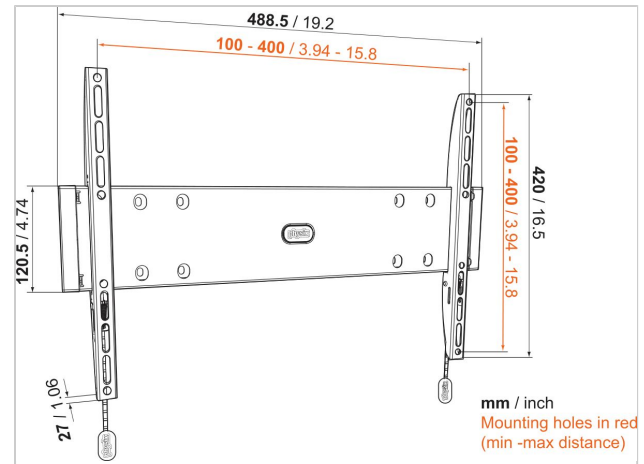

BASE 05 M Fixed TV Wall Mount

Article number (SKU)
Colour

8343205
Black

Key Benefits

- Lock your TV securely in place
- Mount your TV only 2,7 cm from the wall
- Strong and Simple: solid, secure solutions to mount your TV

For TVs up to 55 inch (140 cm)

BASE 05 M is a strong, solid wall mount that is suitable for 32 to 55 inch (81 up to 140 cm) TVs weighing up to 30 kg (66 lbs). Flat against the wall to save space The best way to save space around your TV is to mount it flat against the wall. The BASE 05 M is a fixed TV wall mount that still leaves enough space for air circulation, to prevent overheating.

The BASE series: strong and simple

By choosing a BASE series wall mount, you choose a solid, secure solution for mounting your TV on the wall. A sturdy lock release feature clicks your TV safely into the bracket. Mounting the BASE 05 M is easy, as it comes with clear mounting instructions and all the mounting materials you need. Want to reduce reflections in your TV? Are you fed up with that nasty glare from the evening sun? Try our tilting TV wall brackets to reduce reflections and glare.

BASE 05 M Fixed TV Wall Mount

www.vogels.com

VOGEL'S HOLDING BV 2019 (c) All rights reserved.
Subject to printing errors, technical and price amendments.
Date: 2019-02-13

Specifications

Product type number	BASE 05 M
Article number (SKU)	8343205
Colour	Black
EAN single box	8712285324222
Product size	M
TÜV certified	Yes
Guarantee	Lifetime
Min. screen size (inch)	32
Max. screen size (inch)	55
Max. weight load (kg)	30
Min. hole pattern	100mm x 100mm
Max. hole pattern	400mm x 400mm
Max. bolt size	M8
Max. height of interface (mm)	420
Max. width of interface (mm)	488
Min. distance to the wall (mm)	27
Product group	Tv mount flat
Service position	False
Spirit level included	False
Universal or fixed hole pattern	Universal
What's in the box	<ul style="list-style-type: none"> • Mounting instructions • TV mounting kit • Wall mount • Wall mounting kit
Product line	BASE