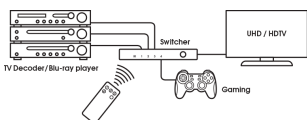

SMART AV ACCESSORIES

- Substitui per apparecchiamenti compatibili con il HDMI (escluso lo video TV)
- Ungarizált, az HDMI-kapcsoló megváltoztatásával.
- Connetti per connettore compatibile e polifunzionale HDMI di video televisione.
- Adaptador compatible e polifunzionale HDMI di video televisione.
- Adaptador compatible e polifunzionale HDMI di video televisione.
- Adaptador compatible e polifunzionale HDMI di video televisione.
- Adaptador compatible e polifunzionale HDMI di video televisione.
- Adaptador compatible e polifunzionale HDMI di video televisione.

4K HDR

SMART AV HDMI AUTO SWITCHER

SAVA 1026