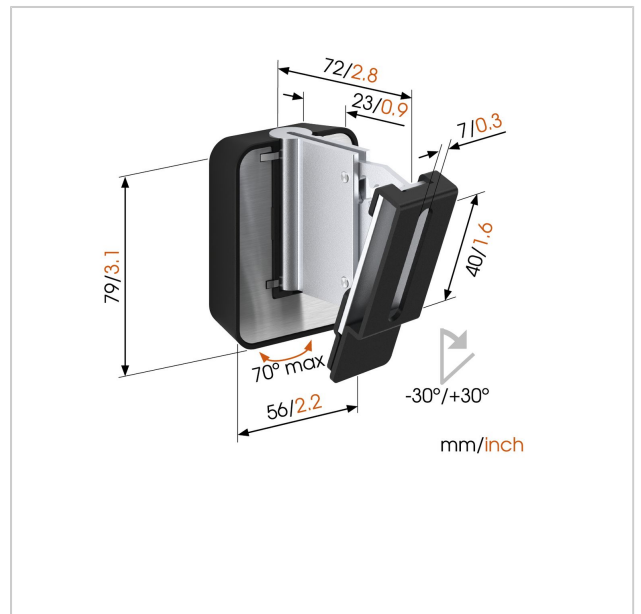

SOUND 3200 Speaker Wall Mount (white)

Article number (SKU)
Colour

8152001
White

Key Benefits

- Create the best listening position
- Easily adjust your speaker angle with one hand
- Integrated spirit level

Get more out of your speaker

Integrate your speaker seamlessly into your interior design by mounting it anywhere on your wall with the Vogel's SOUND 3200 wall mount. The mount can be placed high or low, out of sight or in plain view - the wide turn (70°) and tilt (30° up and down) capacity make sure that you can always angle your speaker to sound best. This low-profile speaker mount provides secure support for your speaker and comes in black or white to match the colour of your speaker. Installing the bracket perfectly straight is a breeze, thanks to the integrated spirit level.

Angle your speaker so it sounds best

The Vogel's wall mount for your speaker helps you save space while still creating the best listening position. Easily adjust your speaker angle with one hand, and immerse yourself in music like never before.

SOUND 3200 Speaker Wall Mount (white)

www.vogels.com

VOGEL'S HOLDING BV 2019 (c) All rights reserved.
Subject to printing errors, technical and price amendments.
Date: 2019-02-13

Specifications

Product type number	SOUND 3200
Article number (SKU)	8152001
Colour	White
EAN single box	8712285329609
TÜV certified	Yes
Guarantee	5 years
Max. weight load (kg)	5
Product group	Speaker mount
Speaker brand	Universal
Speaker models	Universal
Product line	SOUND