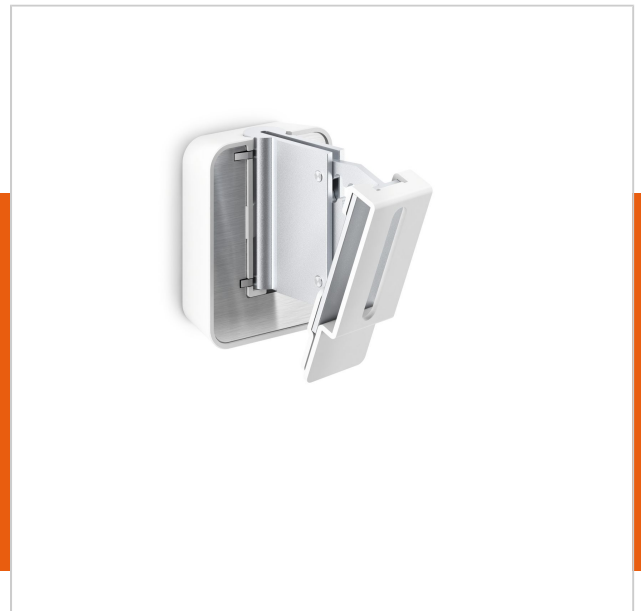

SOUND 3200 Speaker Wall Mount (white)

Article number (SKU)
Colour

8152001
White

Key Benefits

- Create the best listening position
- Easily adjust your speaker angle with one hand
- Integrated spirit level

Get more out of your speaker

Integrate your speaker seamlessly into your interior design by mounting it anywhere on your wall with the Vogel's SOUND 3200 wall mount. The mount can be placed high or low, out of sight or in plain view - the wide turn (70°) and tilt (30° up and down) capacity make sure that you can always angle your speaker to sound best. This low-profile speaker mount provides secure support for your speaker and comes in black or white to match the colour of your speaker. Installing the bracket perfectly straight is a breeze, thanks to the integrated spirit level.

Angle your speaker so it sounds best

The Vogel's wall mount for your speaker helps you save space while still creating the best listening position. Easily adjust your speaker angle with one hand, and immerse yourself in music like never before.

SOUND 3200 Speaker Wall Mount (white)

www.vogels.com

VOGEL'S HOLDING BV 2019 (c) All rights reserved.
Subject to printing errors, technical and price amendments.
Date: 2019-02-13

Specifications

Product type number	SOUND 3200
Article number (SKU)	8152001
Colour	White
EAN single box	8712285329609
TÜV certified	Yes
Guarantee	5 years
Max. weight load (kg)	5
Product group	Speaker mount
Speaker brand	Universal
Speaker models	Universal
Product line	SOUND