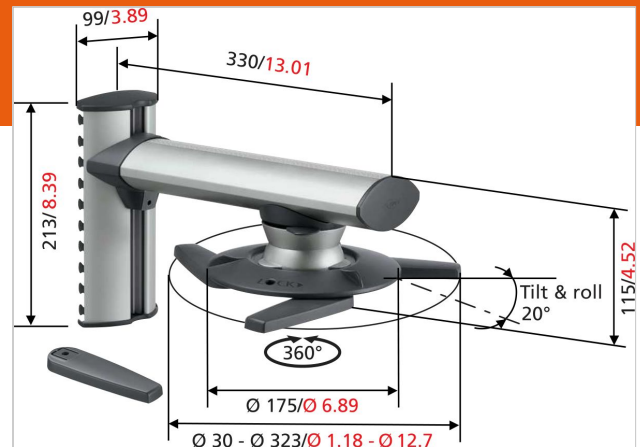

EPW 6565 Projector Wall Mount

Артикул (SKU)
Цвет

8023654
Серебристый

Главные преимущества

- Легкая установка и снятие с помощью одной защелки
- Зафиксируйте проектор в нужном положении
- Установите свой проектор с возможностью поворота на 180° в вертикальной плоскости
- Расположите свой проектор где угодно

The EPW 6565 Projector Wall Mount lets you mount your projector on the wall with style. You can easily position your projector and secure it to maintain a stable image while viewing with the Adjust & Secure feature. It comes with the universal Projector Connector that fits virtually every projector weighing up to 10 kg.

Now you can mount your projector on the wall. The flexible horizontal arm lets you position your projector in a number of different ways. The arm can be reversed so that you can mount your projector facing either straight up or upside down for the best projection at any height. No matter what size projector, with the adjustable arm you can easily position your projector horizontally (near to the wall) and vertically (for the ideal height). The unique spherical hinge joint has a huge range of movement so you can position your projector wherever you desire. With the Adjust & Secure feature you can lock the projector into position. You can easily hide and guide your cable at any height with the patented AdvanCIS Cable Inlay System. When not in use, simply remove your projector and the horizontal arm with a single click. The EPW 6565 can be equipped with an additional universal padlock to prevent theft.

EPW 6565 Projector Wall Mount

VOGEL'S HOLDING BV 2019 (c) Все права защищены.
Возможны опечатки и изменение технических параметров и цен.
Дата: 2019-02-13

www.vogels.com

Характеристики

Номер типа изделия	EPW 6565
Артикул (SKU)	8023654
Цвет	Серебристый
Код EAN отдельной коробки	8712285311444
Гарантия	10 лет
Макс. весовая нагрузка (кг)	10
Шаровой шарнир	20
Линия продуктов	General