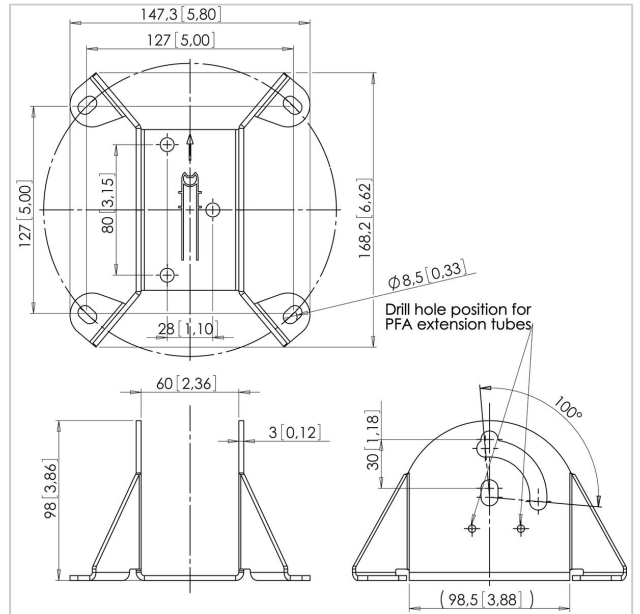

PFA 9010 Ceiling plate

Article number (SKU) 7390104
 Colour Silver

The PFA 9010 ceiling plate can be used to mount LCD/Plasma TV's and projectors to the ceiling in combination with 60 mm diameter extension tubes..

The PFA 9010 ceiling plate is part of a modular system which enables you to create your own ceiling mounting solution for LCD/Plasma TV's and/or projectors. You can easily insert and attached one of the extension tubes (PFA 9003/ 9004/ 9015/ 9016).

PFA 9010 Ceiling plate

www.vogels.com

VOGEL'S HOLDING BV 2019 (c) All rights reserved.
Subject to printing errors, technical and price amendments.
Date: 2019-05-14

Specifications

Product type number	PFA 9010
Article number (SKU)	7390104
Colour	Silver
EAN single box	8712285312809
TÜV certified	Yes
Tilt	Tilt up to 90°
Guarantee	5 years
Max. weight load (kg)	60
Ceiling types	Flat / inclined ceiling
Fischer inside	Yes