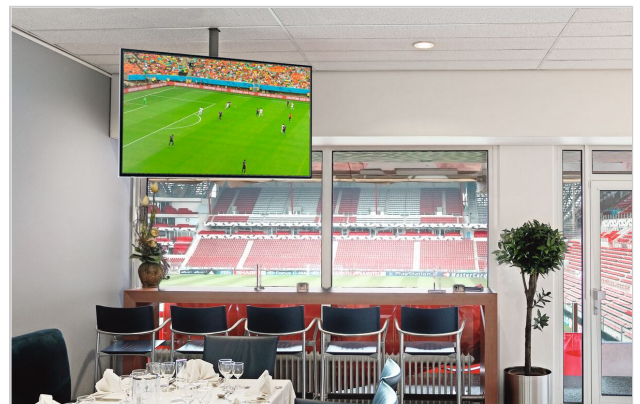

PFA 9010 Ceiling plate

Article number (SKU) 7390104
 Colour Silver

The PFA 9010 ceiling plate can be used to mount LCD/Plasma TV's and projectors to the ceiling in combination with 60 mm diameter extension tubes..

The PFA 9010 ceiling plate is part of a modular system which enables you to create your own ceiling mounting solution for LCD/Plasma TV's and/or projectors. You can easily insert and attached one of the extension tubes (PFA 9003/ 9004/ 9015/ 9016).