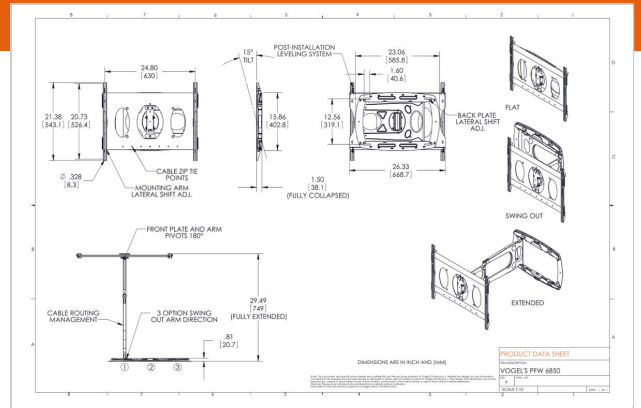

## PFW 6850 Display wall mount turn and tilt

Article number (SKU)  
Colour

7368500  
Black

The PFW 6850 is an ultra slim wall mount for displays up to 40kg / 88 lbs. that provides three options for the swing arm placement, allowing the mount to swing out from the left, right or center, based on the installation requirements.

The swing-out arm extends 76 cm from the wall and provides 15° of downward tilt to achieve the desired viewing angle from virtually anywhere in a room. The lightweight aluminium mount retracts smoothly and easily to a very thin 3,8 cm from the wall. To keep power and cables protected when pulling or pushing the display, cable management channels are built into the arm.

### Specifications

Product type number	PFW 6850
Article number (SKU)	7368500
Colour	Black
EAN single box	8712285323362
Tilt	Tilt up to 15°
Turn	Up to 180°
Guarantee	5 years
Max. weight load (kg)	40
Min. hole pattern	100mm x 100mm
Max. hole pattern	630mm x 526mm
Max. height of interface (mm)	543
Max. width of interface (mm)	668
Levelling function	Post-installation horizontal levelling
Lock options	No lock
Max. distance to the wall (mm)	749
Max. horizontal hole pattern (mm)	630
Max. screen size (inch)	65
Max. vertical hole pattern (mm)	526
Min. distance to the wall (mm)	38
Min. screen size (inch)	42
Number of pivot points	3
Orientation	Landscape
Universal or fixed hole pattern	Universal