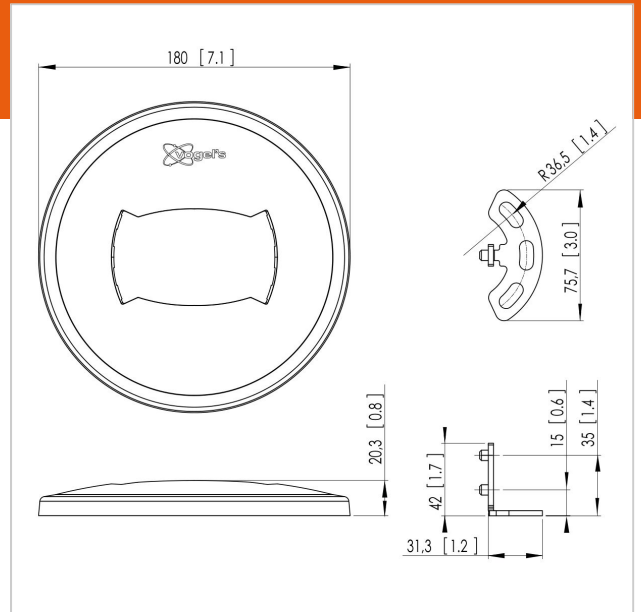

PFA 9103 Floor plate for PUC 25xx

Article number (SKU) 7291030
Colour Black

The PFA 9103 floor plate is part of the modular Connect-it system with which you can create your own floor/ceiling solution for medium- to large-sized displays.

"Combine this floor plate with one of the Connect-it ceiling plates (PUC 1060/ 1070/ 1080), a pole from the Connect-it Series (PUC 2508/ 2515/ 2530), a Connect-it interface bar (PFB 3402/ 3405/ 3407/ 3409/ 3411) and a Connect-it interface display strips (PFS 3302/ 3303/ 3304/ 3305/ 3306/ 3308/ 3311) for a complete floor/ceiling solution. "

PFA 9103 Floor plate for PUC 25xx

www.vogels.com

VOGEL'S HOLDING BV 2019 (c) All rights reserved.
Subject to printing errors, technical and price amendments.
Date: 2019-05-15

Specifications

Product type number	PFA 9103
Article number (SKU)	7291030
Colour	Black
EAN single box	8712285320729
Guarantee	5 years