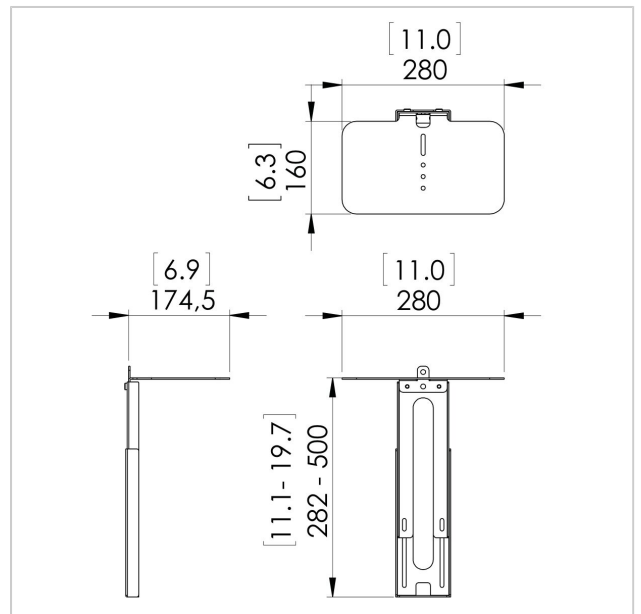

## PVA 5050 AV support

Article number (SKU) 7015050  
Colour Black

With the Vogel's PVA 5050 a video conferencing camera and/or a loudspeaker can be mounted on any Connect-it interface bar. Therefore PVA 5050 can be used for any Connect-it floor, ceiling or wall solution. For example, the PVA 5050 is suitable for all Vogel's video conferencing furniture and Connect-it floorstands and trolleys.

The camera or loudspeaker can be positioned above or below the display. Use 2 x PVA 5050 to mount both a camera and a loudspeaker. This holder can also be positioned off-center, making it a very flexible solution. For example, when using two displays it can be positioned above and/or below the left or right display, or in the centre. The PVA 5050 can be used for displays from 40 to 55 inch. For bigger displays we advise to use the PVA 5070.

## Specifications

Product type number	PVA 5050
Article number (SKU)	7015050
Colour	Black
EAN single box	8712285329128
Height	282
Depth	174
Guarantee	5 years
Max. weight load (kg)	10
Max. screen size (inch)	55
Min. screen size (inch)	40